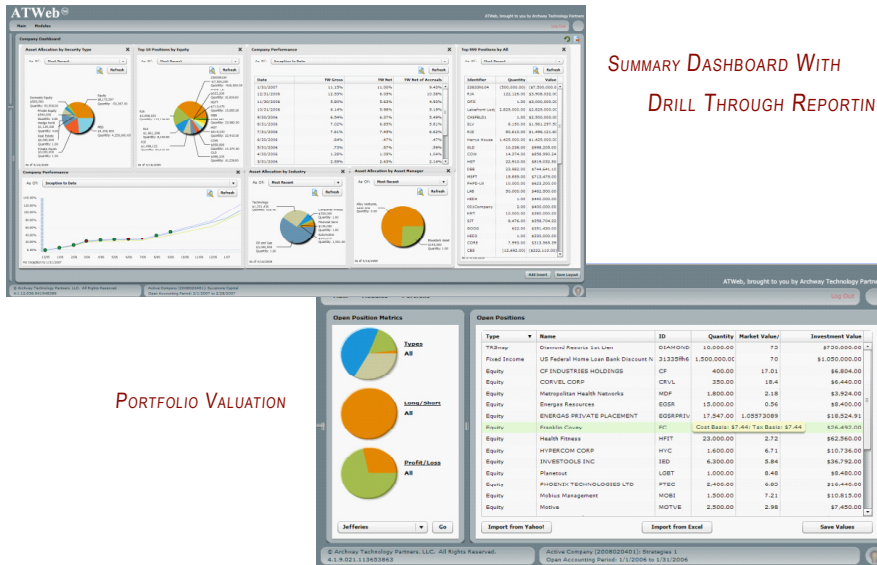

Understand Portfolio Performance Like Never Before. Do It Right.

Maximize your portfolio analysis with Archway's portfolio system. The ATWeb Portfolio Edition serves as the preferred portfolio platform enabling managers to track, value, analyze and report. With definable configuration options, decision support is *now* available - your way.

PERFORMANCE DASHBOARDS

- > Asset Allocation (Type & Class)
- > Top Investment Types
- > Top Positions
- > Top Accounts
- > Customizable by User

CONTROL YOUR OPERATIONS AND FOCUS ON PERFORMANCE

Ensure accurate trade activity by using multi-source position and trade reconciliation tools. Use our integration tool kit to easily import transactions automatically from your broker and report performance through flexible reporting tools. ATWeb is deployed as an ASP solution providing you with solid and secure infrastructure. This foundation will enable you to control your operation and focus on performance.

Portfolio Management

- > Supports every Investment Type
- > Position and Trade Reconciliation
- > Portfolio Accounting
- > Automated Integrations
- > Global Security Master
- > Full Multi-Currency
- > Configurable Portfolio Attribution
- > Document Mgmt for Valuations

SUMMARY DASHBOARD WITH DRILL THROUGH REPORTING

PORTFOLIO VALUATION

The ATWeb Portfolio Edition was developed with the input of experienced investment firms with an objective to implement a tool set that enhanced operational efficiency, investment data accuracy and flexible reporting. With the Portfolio Edition as your book of record, you can reduce your manual process and quickly gain access to the information needed to operate your firm.